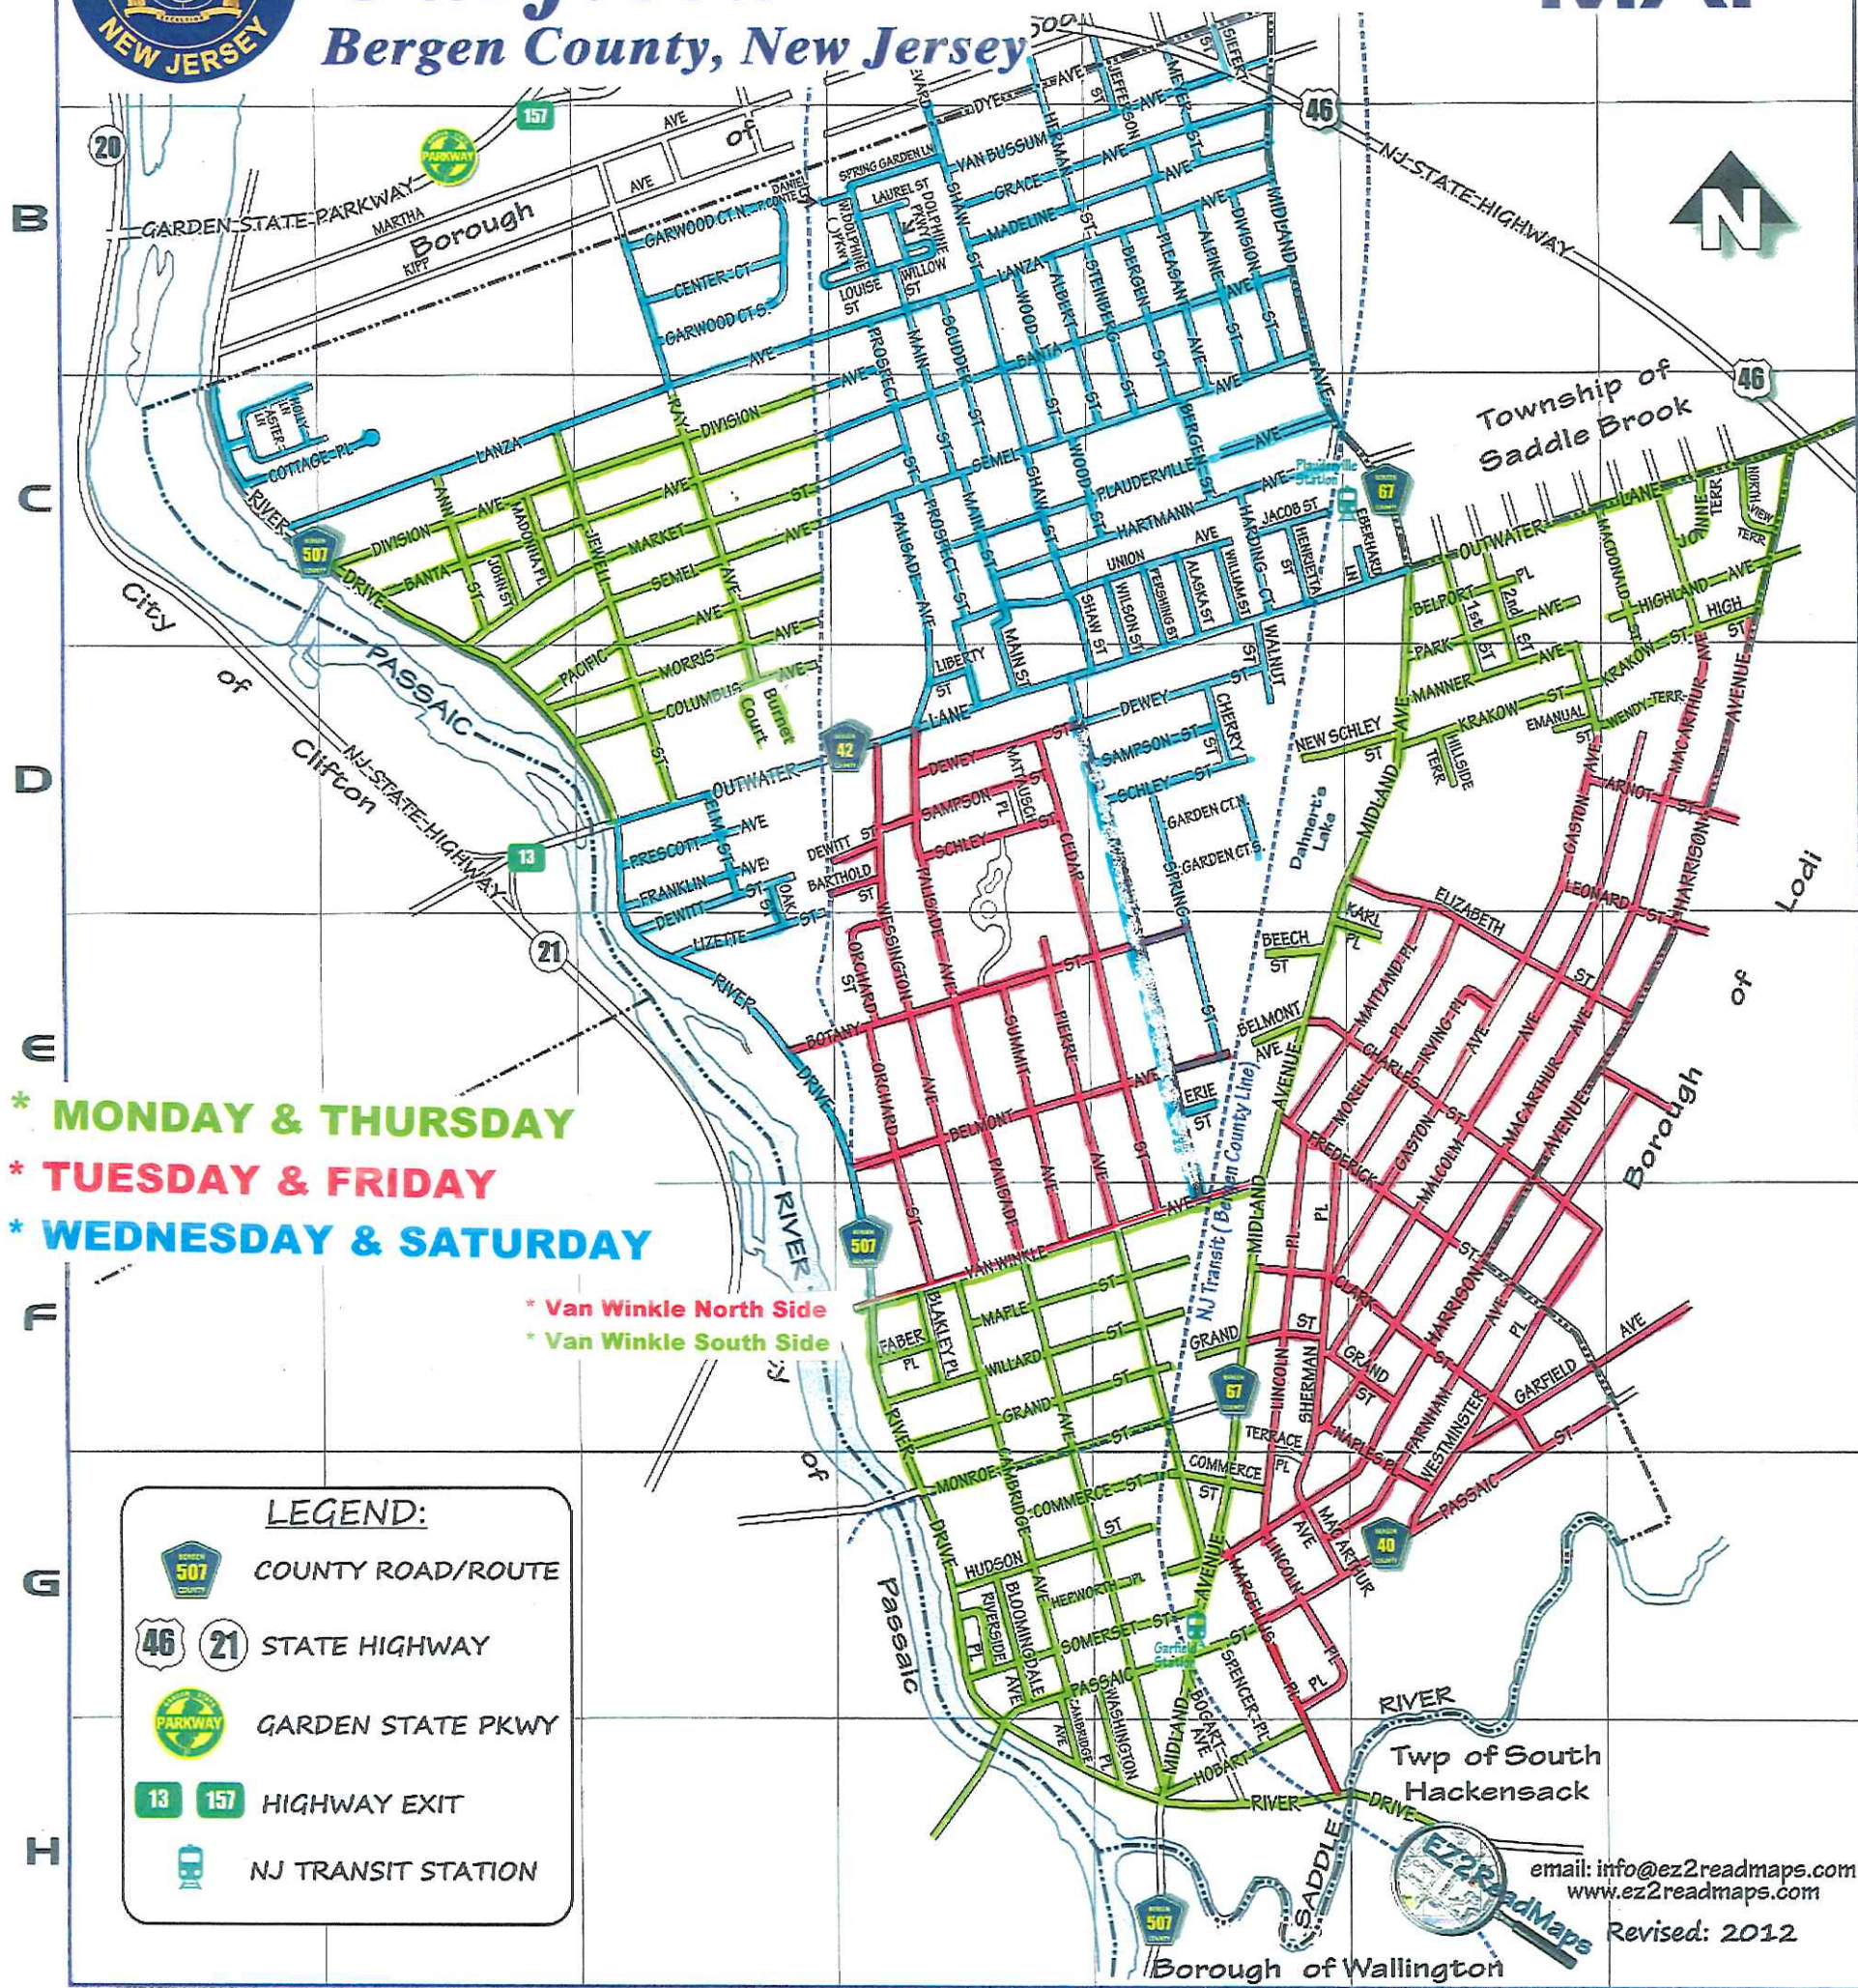

City of Garfield

Bergen County, New Jersey

STREET GARBAGE ROUTE MAP

- * MONDAY & THURSDAY
- * TUESDAY & FRIDAY
- * WEDNESDAY & SATURDAY

* Van Winkle North Side
* Van Winkle South Side

LEGEND:

- COUNTY ROAD/ROUTE
- STATE HIGHWAY
- GARDEN STATE PKWY
- HIGHWAY EXIT
- NJ TRANSIT STATION